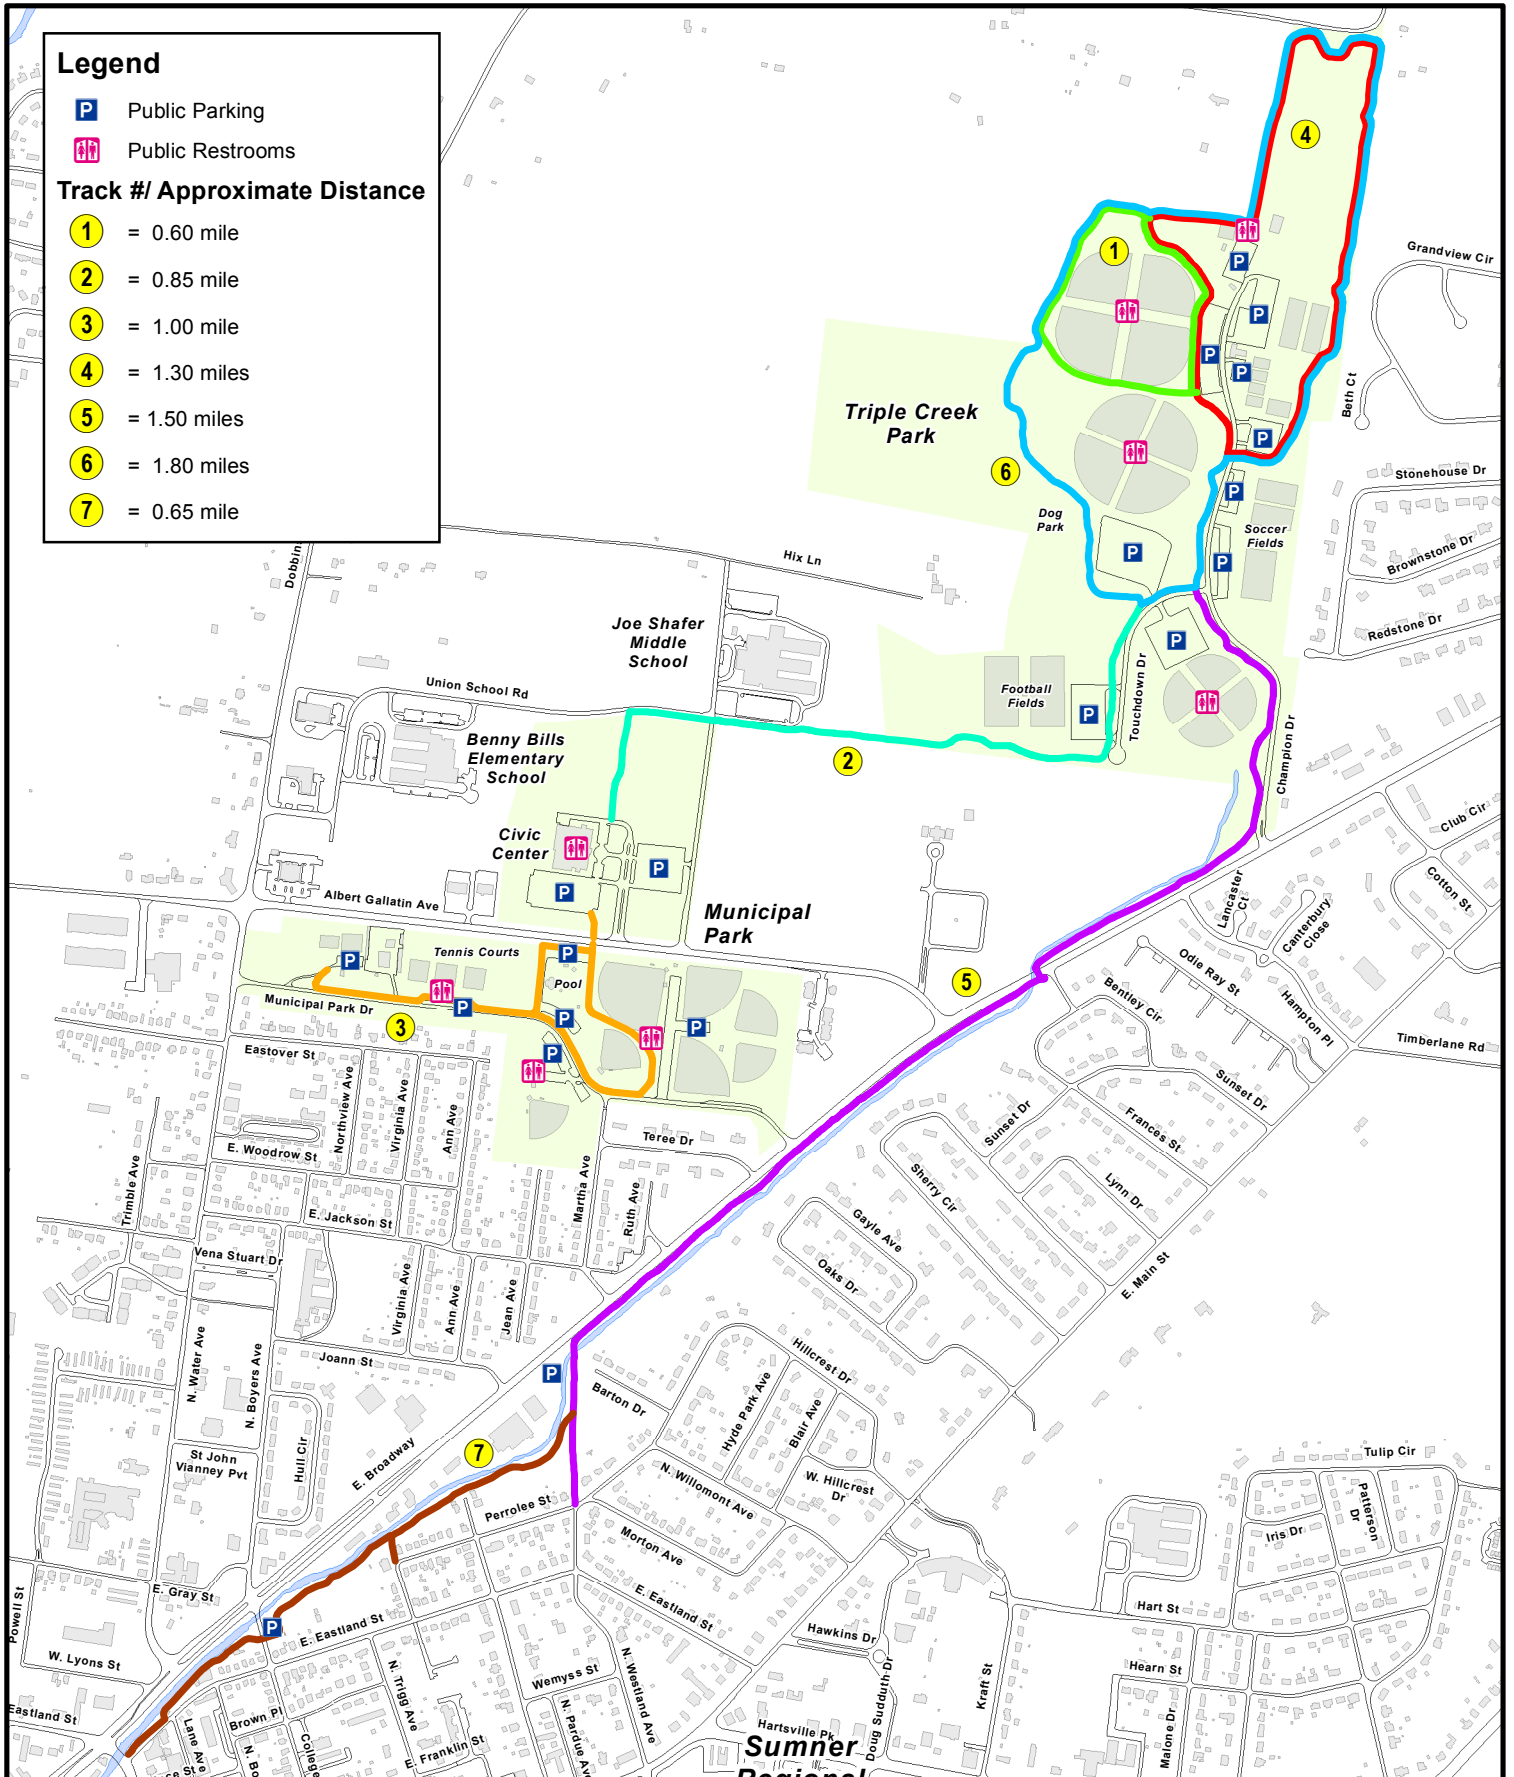

Legend

-  Public Parking
-  Public Restrooms

Track #/ Approximate Distance

-  = 0.60 mile
-  = 0.85 mile
-  = 1.00 mile
-  = 1.30 miles
-  = 1.50 miles
-  = 1.80 miles
-  = 0.65 mile

**Gallatin Leisure Service
Parks & Walking Tracks**